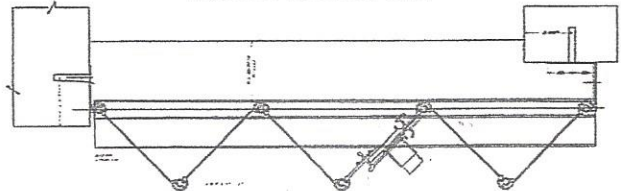

IMPACT RESISTANT.

**Rollingshield™
RS One Accordion System**

The Rollingshield™ RS One Accordion System is designed for single family residences, low-rise, mid-rise and hi-rise structures. Designed with a 5-inch blade, every system comes with standard support pins on both top and bottom. The Rollingshield™ RS One is extremely reliable and is equipped with standard locking rods and keyed push-lock mechanism.