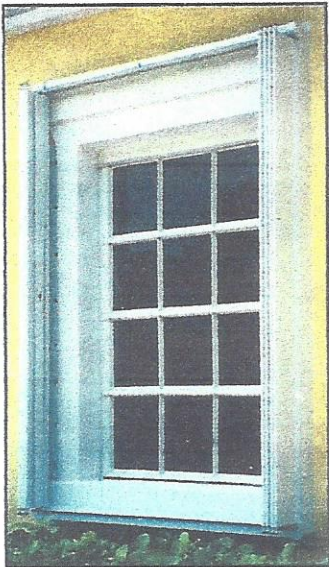

Accordion Systems

Accordion systems are the most economical type of security and storm shutters. When open, accordion shutters fold compactly to the sides, allowing full use of natural light and entrance areas. When locked they are a strong protection against theft, unwanted entry and the elements.

**Rollingshield™
Accordion Shutters**

Constructed to deliver safe and reliable weather control, storm protection and security. Many high-rise communities are installing Rollingshield Accordion Shutters, even in high risk areas such as coastal zones. Coastal communities in Florida and around the country have enforced new and more stringent building guidelines. Rollingshield has met and surpassed all newly imposed requirements for building and installation of shutters.